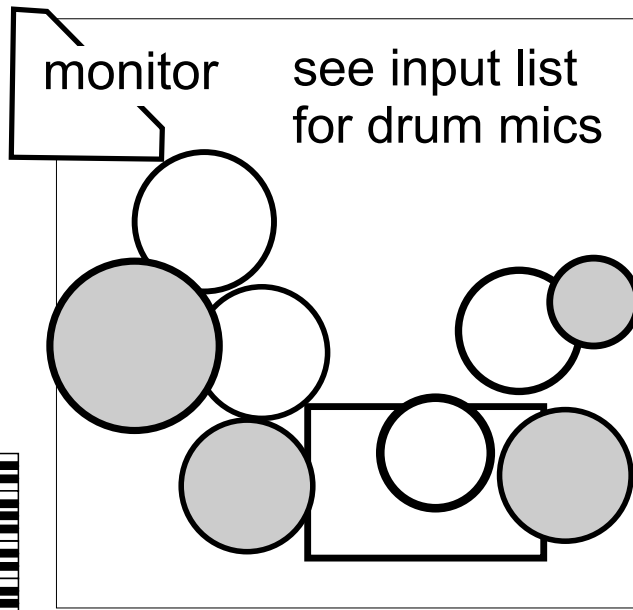

1 x XLR
acoustic gtr
direct line

1 x XLR bass
direct line

2 x XLR
stereo keyboard
submix

1 x SM57 or
e609 guitar mic

guitar wedges
1 x SM57 or
e609 guitar mic

Stage Plot

percussion
mic

monitor

monitor